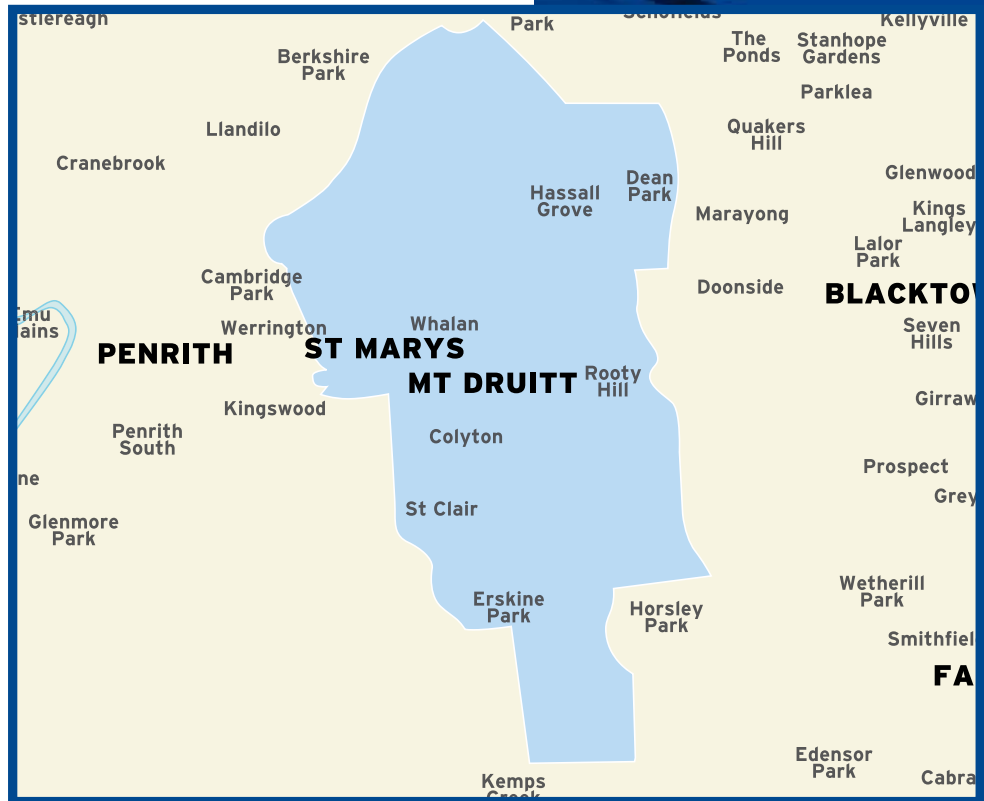

Delivering to:

Bidwell	2770
Blackett	2770
Colyton	2760
Dean Park	2761
Dharruk	2770
Emerton	2770
Erskine Park	2759
Glendenning	2761
Glendenning DC.....	2761
Hassall Grove.....	2761
Hebersham	2770
Lethbridge Park	2770
Minchinbury	2770
Mt Druit.....	2770
Oakhurst	2770
Oxley Park	2760
Plumpton	2761
Rooty Hill	2766
Shalvey.....	2770
St Clair.....	2759
St Marys.....	2760
Tregear.....	2770
Whalan.....	2770

Deadlines:

Real Estate Bookings.....	1.00pm Wednesday prior
Real Estate Copy	5.00pm Wednesday prior
Display bookings.....	1.00pm Thursday Prior
Display Copy	5.00pm Thursday prior
Quickcut, Websend, Adonline.	2.00pm Friday prior
Supplied Material.....	2.00pm Friday prior

Classifieds / Trades & Services Deadlines:

Supplied Material.....	2:00pm Monday
Phone Deadlines	3.00pm Monday

Early deadlines apply to public holidays. Material specifications: See adcentre.com.au for updated information. We take no responsibility for material not provided to specification. All advertising services are subject to Fairfax Terms and Conditions.

Rates:

Advertising Module Rates (mono)

1 Module (1 mod high x 1 mod wide - 4.5cm high x 6.34cm wide)

$93.00 (excl GST) **$102.30** (inc GST)

Process colour loadings

$400 per advertisement ($440 inc GST)

Insert rates

per 1000 from $75 ($82.50 inc GST)

Prices are for mono advertising. Colour and positional loading is additional. Rates effective until June 2012. All advertising services are subject to Fairfax Terms and Conditions.

Contact Us:

Editorial email: r_smith@fairfaxmedia.com.au

Sales email: dbushell@fairfaxmedia.com.au

Fairfax Community Classifieds

T: (02) 13 24 25

F: (02) 8777 6944

Email: fcnclass@fairfaxmedia.com.au

Advertising Guide: www.adcentre.com.au

Readership: 52,000

Roy Morgan March 2011

Circulation: 40,654

CAB March 2011

ST MARYS-MT DRUITT
Star
stmarysstar.com.au