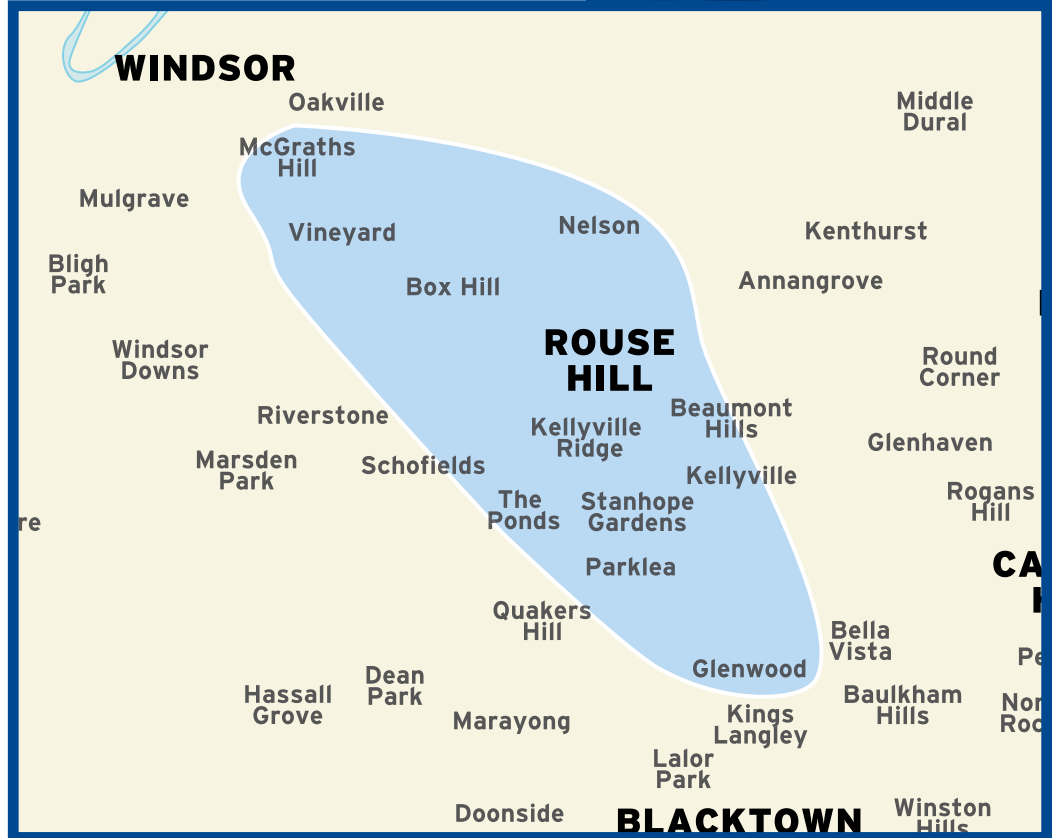

Delivering to:

Acacia Gardens	2763
Annangrove.....	2156
Beaumont Hills	2155
Glenwood	2768
Kellyville.....	2455
Kellyville Ridge.....	2155
McGraths Hill	2756
Mulgrave	2756
Newbury.....	2768
Parklea	2768
Rouse Hill.....	2155
Stanhope Gardens.....	2768
Vineyard.....	2765

Deadlines:

Display bookings	12noon Thursday prior
Display Copy	3.00pm Thursday prior
Quickcut, Websend, Adonline	4.00pm Friday prior
Supplied Material.....	2.00pm Friday prior

Classifieds / Trades & Services Deadlines:

Supplied Material.....	11:30am Monday
Phone Deadlines	12:30pm Monday

Early deadlines apply to public holidays. Material specifications: See adcentre.com.au for updated information. We take no responsibility for material not provided to specification. All advertising services are subject to Fairfax Terms and Conditions.

Rates:

Advertising Module Rates (mono)

1 Module (1 mod high x 1 mod wide - 4.5cm high x 6.34cm wide)

$31.25 (excl GST) **$34.38** (inc GST)

Process colour loadings

$400 per advertisement ($440 inc GST)

Insert rates

per 1000 from $75 ($82.50 inc GST)

Prices are for mono advertising. Colour and positional loading is additional.

Rates effective until June 2012. All advertising services are subject to Fairfax Terms and Conditions.

Contact Us:

Editorial email: pmacgraw@fairfaxmedia.com.au

Sales email: yex.sahin@fairfaxmedia.com.au

Fairfax Community Classifieds

T: (02) 13 24 25

F: (02) 8777 6944

Email: fcnclass@fairfaxmedia.com.au

Advertising Guide: www.adcentre.com.au

Readership: 10,979

Roy Morgan March 2011

Circulation: 10,979

CAB March 2011

Rouse Hill - Stanhope Gardens

NEWS

rhsgnews.com.au