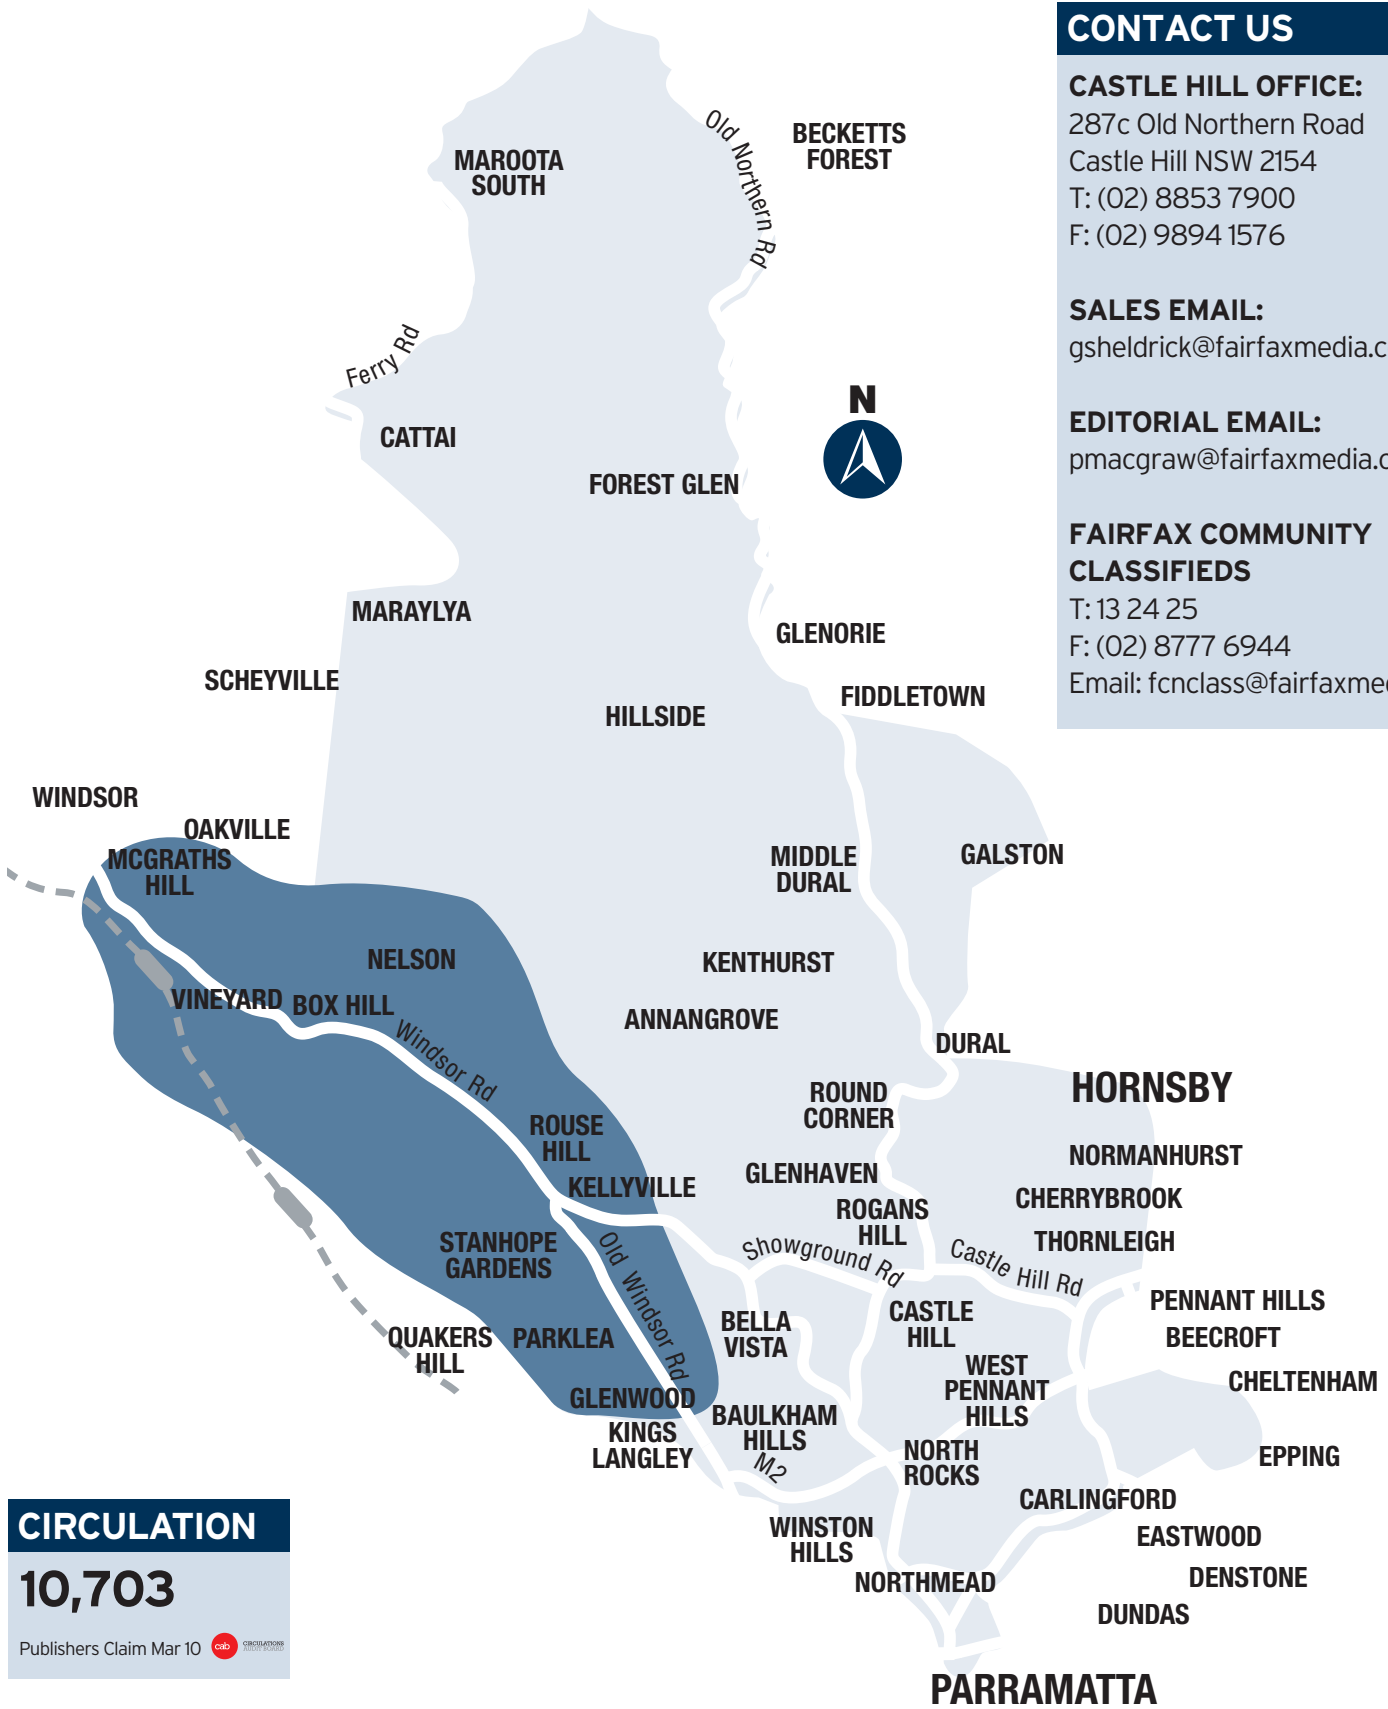

FAIRFAX COMMUNITY CLASSIFIEDS

T: 13 24 25
 F: (02) 8777 6944
 Email: fcnclass@fairfaxmedia.com.au

CIRCULATION

10,703

Publishers Claim Mar 10 CIRCULATION

DELIVERY SUMMARY

Acacia Gardens	2763	Kellyville Ridge	2155	Parklea	2768
Annangrove	2156	McGraths Hill	2756	Rouse Hill	2155
Glenwood	2768	Mulgrave	2756	Stanhope Gardens	2768
Kellyville	2455	Newbury	2768	Vineyard	2765