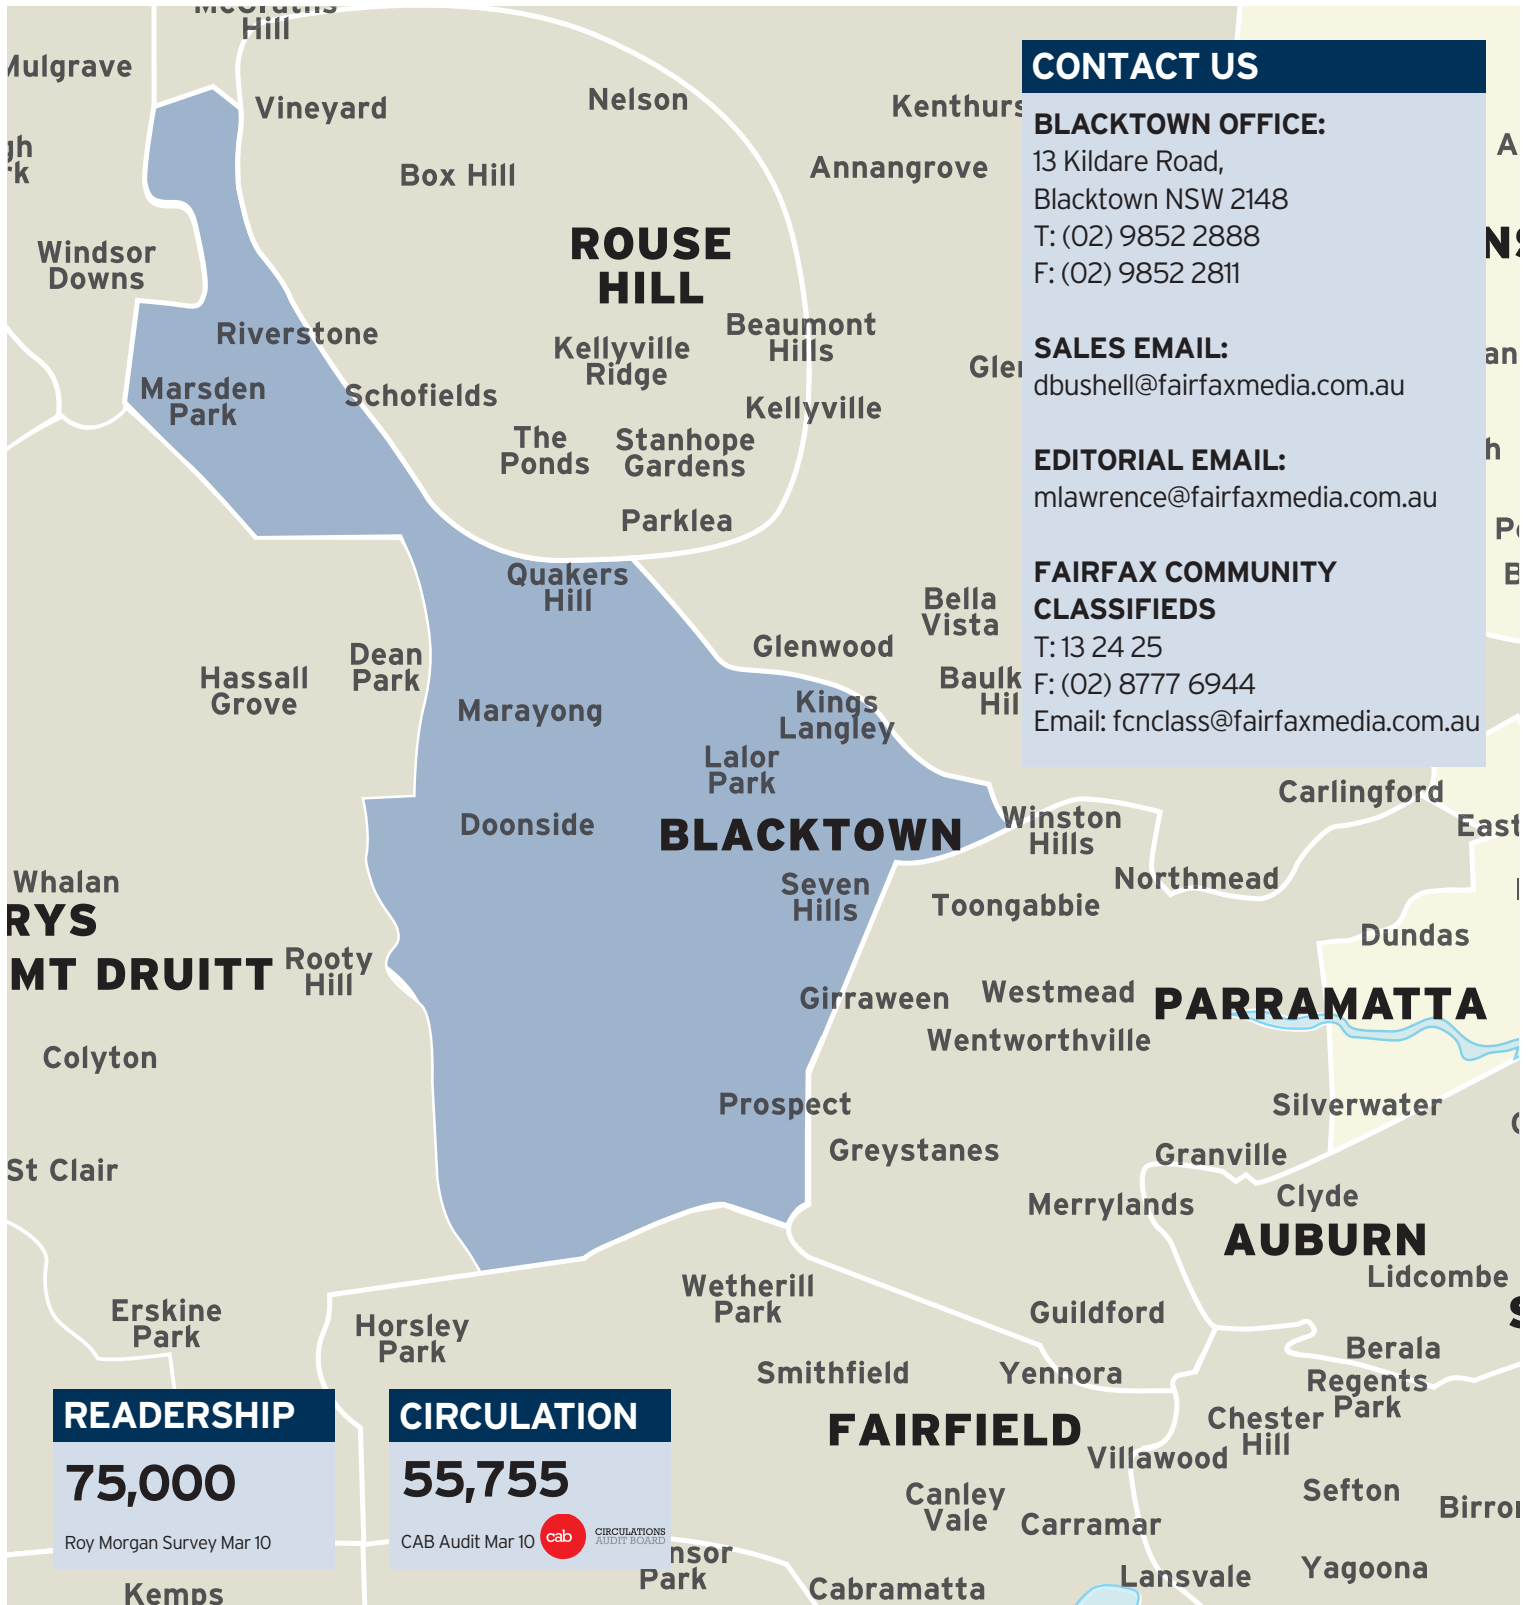

# DISTRIBUTION AREA

# DELIVERY SUMMARY

Acacia Gardens	2763	Kings Langley	2148	Mt Druitt	2770	Schofields	2762
Arndell Park	2148	Kings Park	2178	Plumpton	2761	Seven Hills	2147
Blacktown	2178	Lalor Park	2147	Prospect	2148	Stanhope Gardens	2768
Doonside	2767	Marayong	2148	Quakers Hill	2763	Toongabbie	2146
Glenwood	2768	Marsden Park	2465	Riverstone	2765	Woodcroft	2767